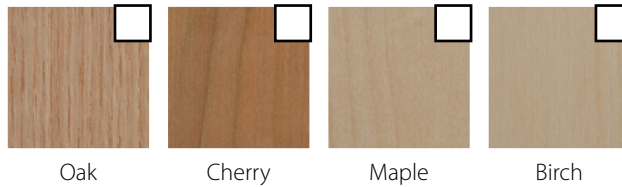

Standard Melamine walls and optional ceiling

Metal Fixtures include hand rail, phone box, hall calls, light fixtures and cab operating panel

Silken Maple Melamine

Accordion Gates bifold and automatic slim doors also available; see brochure for details

Optional Cab Finishes

Luxury MDF high gloss onlay panels

Walnut Luxury MDF

Routed White MDF
walls and optional ceiling

Unfinished Veneer walls and optional ceiling

Cherry Hardwood – Walnut

Raised Hardwood walls and optional ceiling