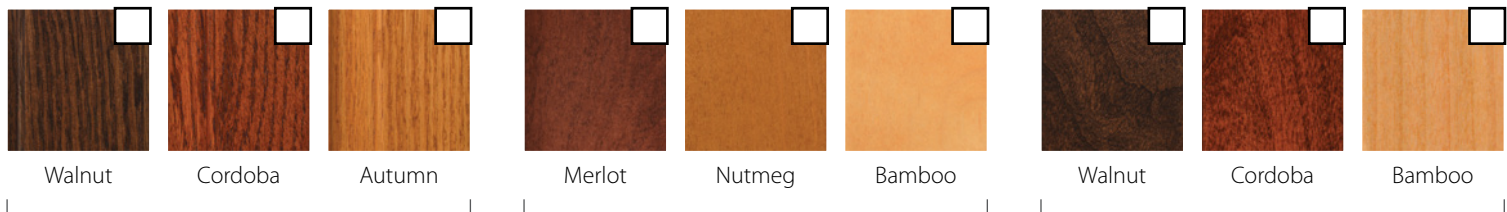

Standard Melamine walls and optional ceiling

Metal Fixtures include hand rail, phone box, hall calls, light fixtures and cab operating panel

Silken Maple Melamine

Accordion Gates bifold and automatic slim doors also available; see brochure for details

Optional Cab Finishes

Luxury MDF high gloss onlay panels

Walnut Luxury MDF

Routed White MDF
walls and optional ceiling

Unfinished Veneer walls and optional ceiling

Cherry Hardwood – Walnut

Raised Hardwood walls and optional ceiling