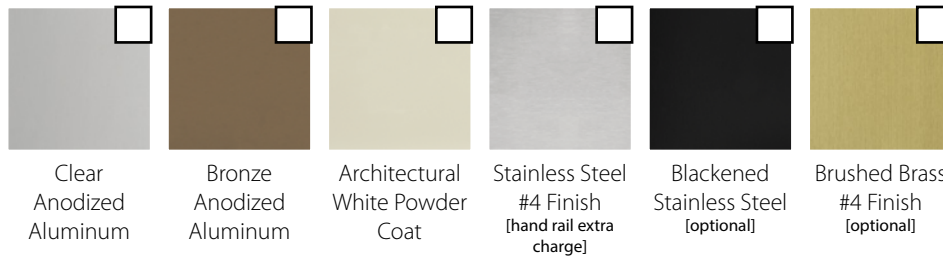

Standard Melamine walls and optional ceiling

Metal Fixtures include hand rail, phone box, hall calls, light fixtures and cab operating panel

Silken Maple Melamine

Accordion Gates bifold and automatic slim doors also available; see brochure for details

Optional Cab Finishes

Luxury MDF high gloss onlay panels

Walnut Luxury MDF

Routed White MDF
walls and optional ceiling

Unfinished Veneer walls and optional ceiling

Cherry Hardwood – Walnut

Raised Hardwood walls and optional ceiling