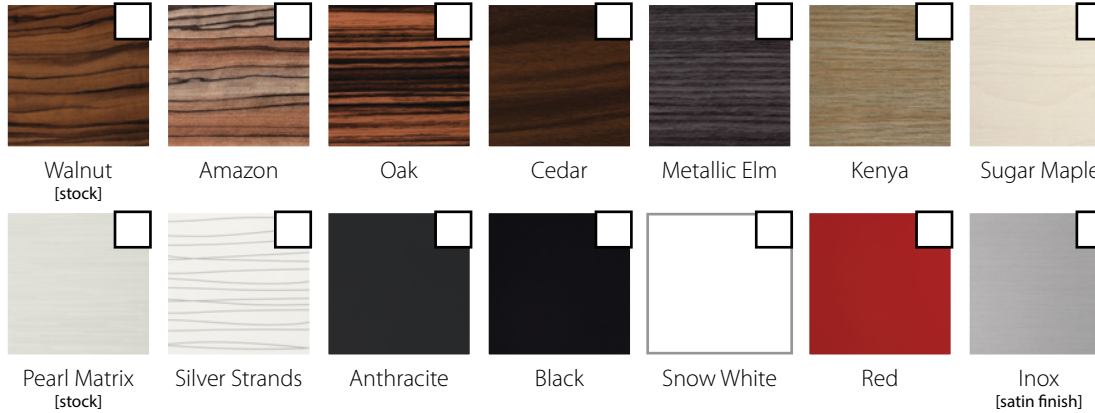

Standard Melamine walls and optional ceiling

Metal Fixtures include hand rail, phone box, hall calls, light fixtures and cab operating panel

Silken Maple Melamine

Accordion Gates bifold and automatic slim doors also available; see brochure for details

Optional Cab Finishes

Luxury MDF high gloss onlay panels

Walnut Luxury MDF

Routed White MDF
walls and optional ceiling

Unfinished Veneer walls and optional ceiling

Cherry Hardwood – Walnut

Raised Hardwood walls and optional ceiling