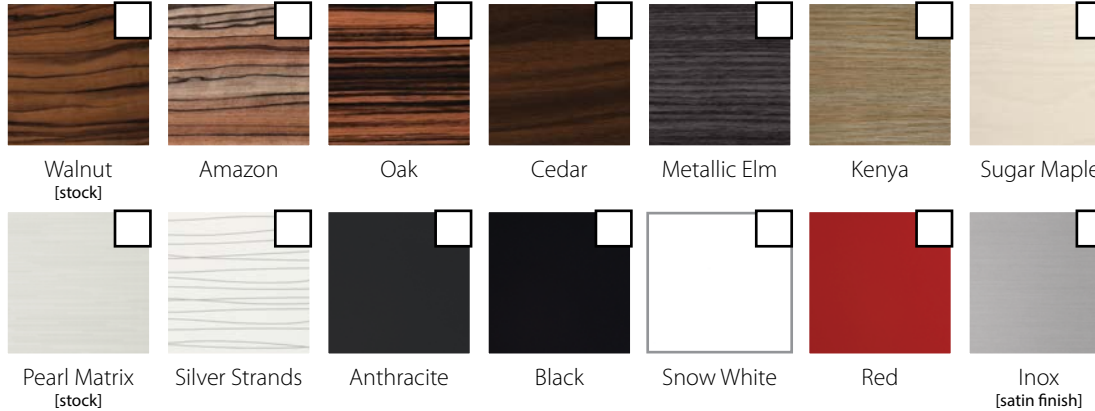

Standard Melamine walls and optional ceiling

Metal Fixtures include hand rail, phone box, hall calls, light fixtures and cab operating panel

Silken Maple Melamine

Accordion Gates bifold and automatic slim doors also available; see brochure for details

Optional Cab Finishes

Luxury MDF high gloss onlay panels

Walnut
[stock]

Amazon

Oak

Cedar

Metallic Elm

Kenya

Sugar Maple

Pearl Matrix
[stock]

Silver Strands

Anthracite

Black

Snow White

Red

Inox
[satin finish]

Walnut Luxury MDF

Routed White MDF
walls and optional ceiling

Unfinished Veneer walls and optional ceiling

Oak

Cherry

Maple

Birch

Cherry Hardwood – Walnut