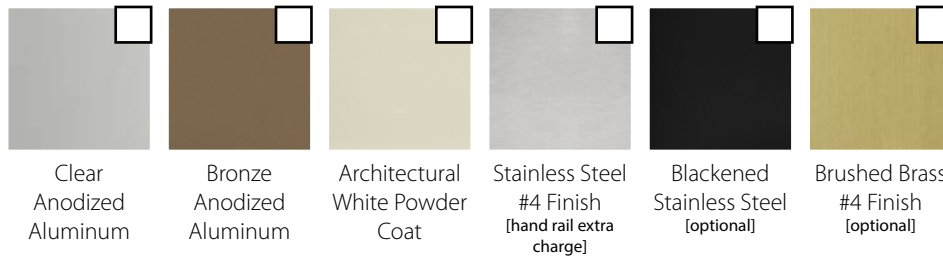

Standard Melamine walls and optional ceiling

Metal Fixtures include hand rail, phone box, hall calls, light fixtures and cab operating panel

Silken Maple Melamine

Accordion Gates bifold and automatic slim doors also available; see brochure for details

Optional Cab Finishes

Luxury MDF high gloss onlay panels

Walnut
[stock]

Amazon

Oak

Cedar

Metallic Elm

Kenya

Sugar Maple

Pearl Matrix
[stock]

Silver Strands

Anthracite

Black

Snow White

Red

Inox
[satin finish]

Walnut Luxury MDF

Routed White MDF
walls and optional ceiling

Unfinished Veneer walls and optional ceiling

Oak

Cherry

Maple

Birch

Cherry Hardwood – Walnut