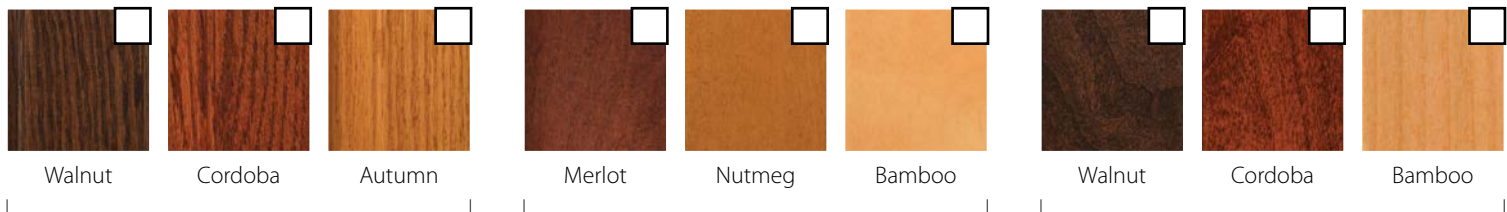

Sugar Maple

Pearl Matrix
[stock]

Silver Strands

Anthracite

Black

Snow White

Red

Inox
[satin finish]

Walnut Luxury MDF

Routed White MDF
walls and optional ceiling

Unfinished Veneer walls and optional ceiling

Oak

Cherry

Maple

Birch

Cherry Hardwood – Walnut

Raised Hardwood walls and optional ceiling

Walnut

Cordoba

Autumn

Merlot

Nutmeg

Bamboo

Walnut