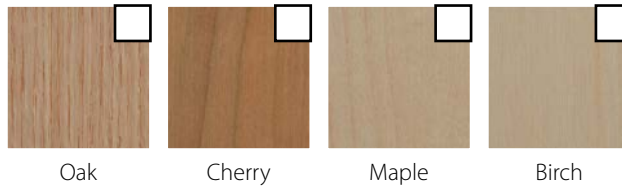

Optional Cab Finishes

Luxury MDF high gloss onlay panels

Walnut
[stock]

Amazon

Oak

Cedar

Metallic Elm

Kenya

Sugar Maple

Pearl Matrix
[stock]

Silver Strands

Anthracite

Black

Snow White

Red

Inox
[satin finish]

Walnut Luxury MDF

Routed White MDF
walls and optional ceiling

Unfinished Veneer walls and optional ceiling

Oak

Cherry

Maple

Birch

Cherry Hardwood – Walnut