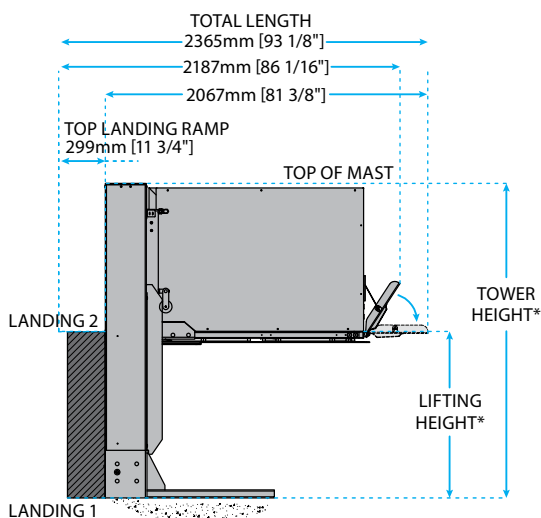

Authorized Savaria dealer:

www.savaria.com

2 Walker Drive, Brampton, ON L6T 5E1 Canada

tel: 800.661.5112 fax: 905.791.2222